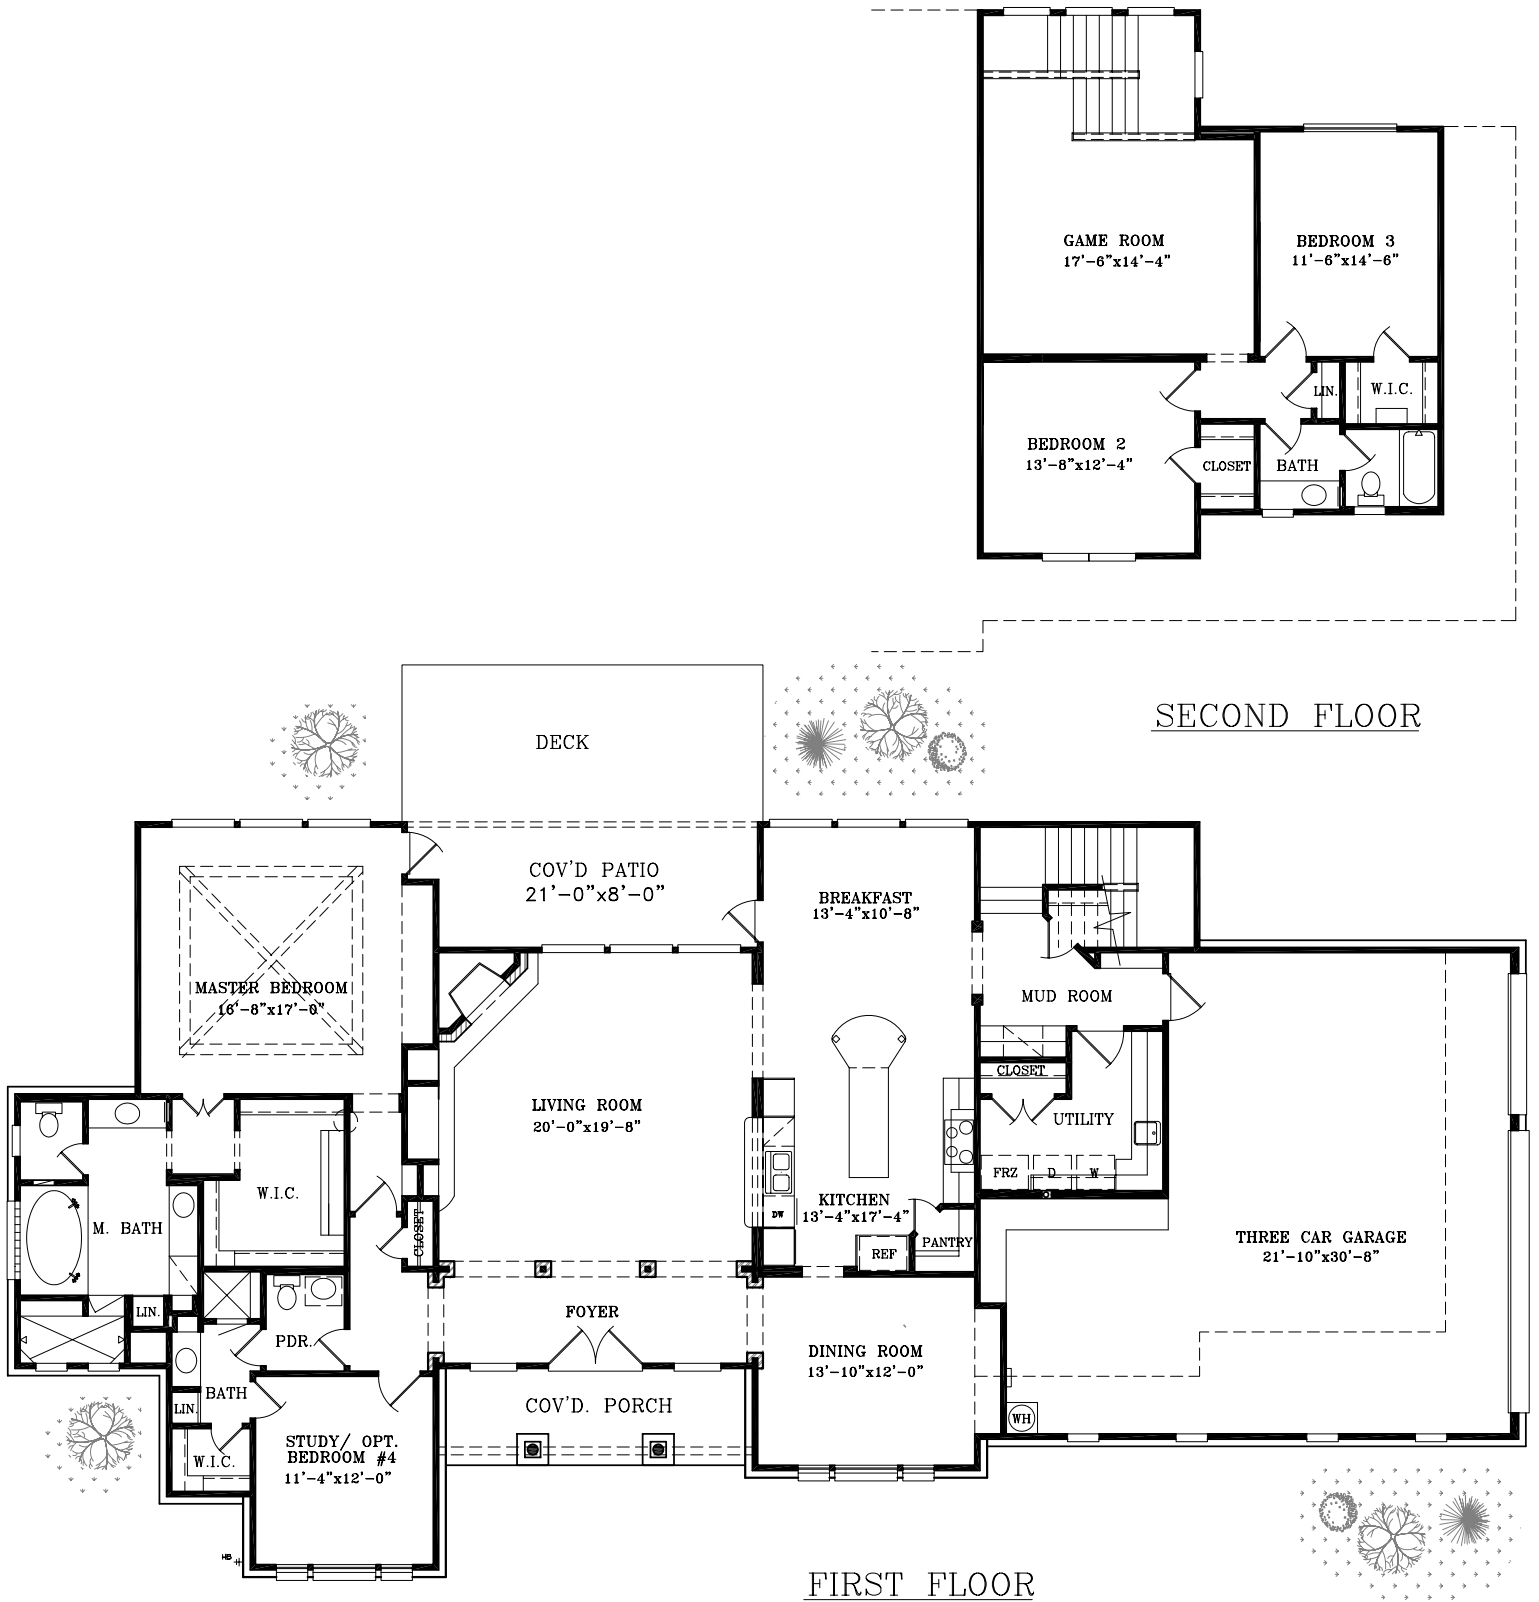

FRONT ELEVATION

3283 Square Feet
Living Area

- We can build it for you.
- Use it to start your plans.
- Or just start with your ideas.

Square footage is approximate. Floorplans are the artist's concept and may vary. All features are subject to change without notice.

3283 Square Feet Living Area

- We can build it for you.
- Use it to start your plans.
- Or just start with your ideas.

Square footage is approximate. Floorplans are the artist's concept and may vary. All features are subject to change without notice.