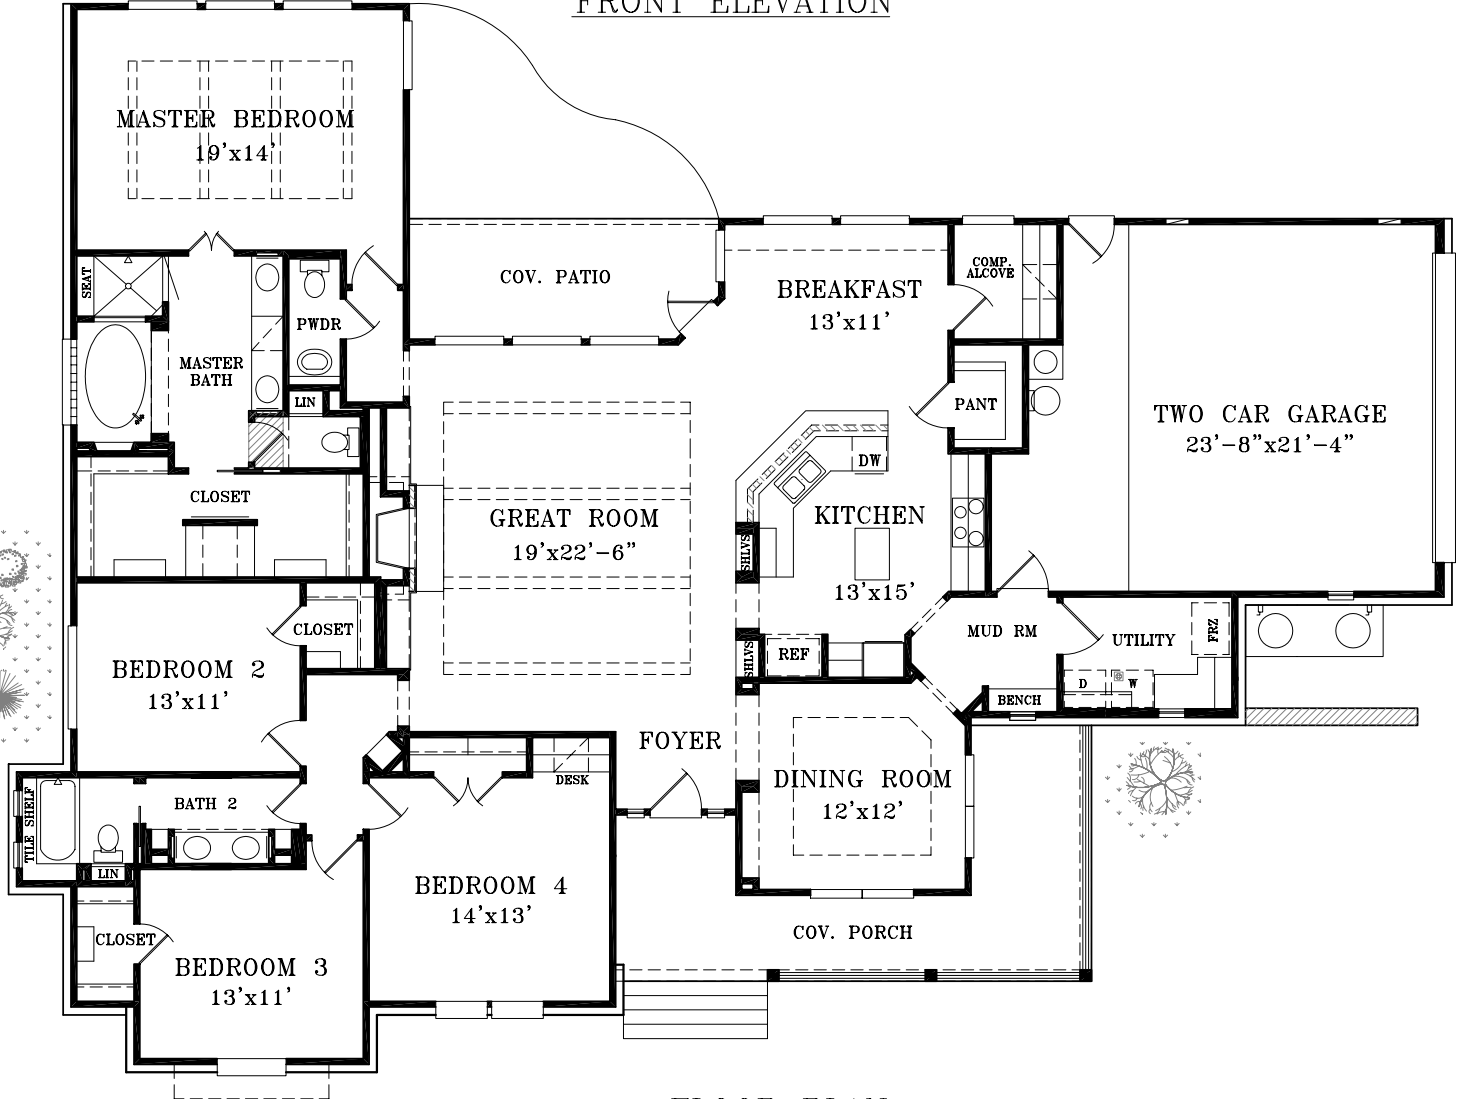

FRONT ELEVATION

FLOOR PLAN

2,663 Square Feet
Living Area

- We can build it for you.
- Use it to start your plans.
- Or just start with your ideas.

Square footage is approximate. Floorplans are the artist's concept and may vary. All features are subject to change without notice.